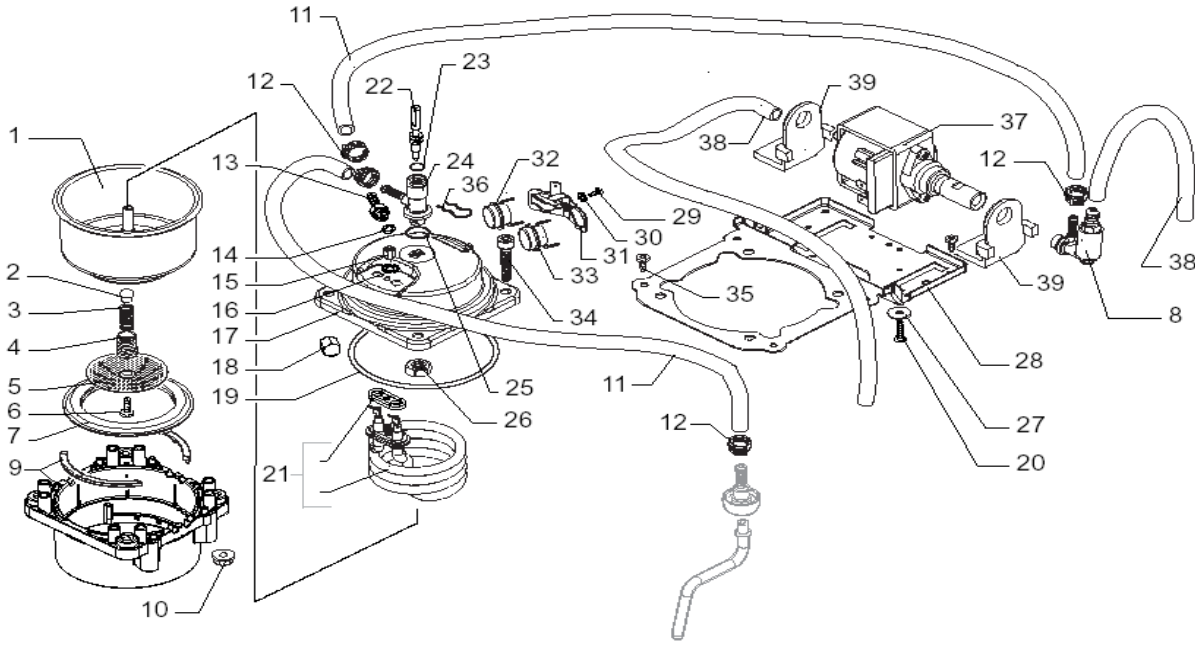

Nina

POS	SAECO No.	SIN026X Nina E71072 Rev.02 Code: 10002575	NOTES	Special Order No.
Yellow = Not Available unless Special Ordered				
1	11004588	Lower Boiler, Inner		
2	EF0012	Ball Valve		
3	EF0013	Spring		
4	11000996	Screw, Boiler Valve		
5	11001471	Screen, Boiler		
6	DI7987-5X8I	Screw, M5x8 DIN 965 Inox		
7	11004543	Gasket, Boiler		
8	#N/A	SAFETY VALVE 16-18 BAR P0049 ASSY.		11004689
9	11007136	Lower Boiler, Outer Holder		
10	123270102	Nut, M6, W/Flange		
11	16000190	Tube, Silicone, 5 X 8, 9		
12	#N/A	OETIKER CLAMP D=9,5 16700004		12000892
13	11000998	Raccordo Boiler		
14	NM01028	O-Ring, Silicone, 106		
15	#N/A	BRASS NUT FOR STAINL. STEEL NEWGEN BOILER		11001465
16	#N/A	GALV. WASHER UNI 8842 A4		128310402
17	11001462	Upper Boiler		
18	#N/A	BRASS NOZZLE SS. BOILER NEWGEN		11001000
19	12000087	O-Ring, Silicone, 0850-30		
20	#N/A	SCREW AUT. TCB 3,5X13 DIN 7981 C		U109.013
21	11004509	Heat Element, Sirena		
22	#N/A	BRASS FAUCET SHAFT SS. BOILER NEWGEN		11001003
23	#N/A	OR 2018 IN VITON 70SH		WGADM0041/031
24	#N/A	BRASS FAUCET SS BOILER NEWGEN		11000995
25	140323062	O-Ring, Silicone, 2043		
26	123390109	Nut, 1/8 GAS H=6 CH=14 Nickelp		
27	U207004	Washer, Plain, 4.3X16, 7P		
28	#N/A	STEEL BOILER SUPPORT P236		11005070
29	#N/A	TCB SCREW M3X4 UNI 7687 ZNP		129821402
30	128310304	Washer, A3, Uni 8842, Burnish		
31	11000994	Spring, Thermostat Boiler		
32	12000160	Thermostat 95° US-622AXTDNO		
33	#N/A	THERMOSTAT 127° US-622AXTDNO		12000161
34	U023.022	Screw, M 6x30 UNI 5931 8.8 ZNP		
35	#N/A	SCREW TORX 4X10 UNI 9786 GALVANIZED		129912104
36	9011144	Clip, Hairpin, Teflon Tube		
37	187721455	Pump, Ulka, 120V, 60HZ		
37	12000130	Pump, Ulka, 100V, 60Hz, EP5/S GW		
38	#N/A	SILICONE TUBE 5X10 60 SHORE		JS01.022
39	#N/A	BLACK PUMP SUPPORT TYPE ULKA		149205850