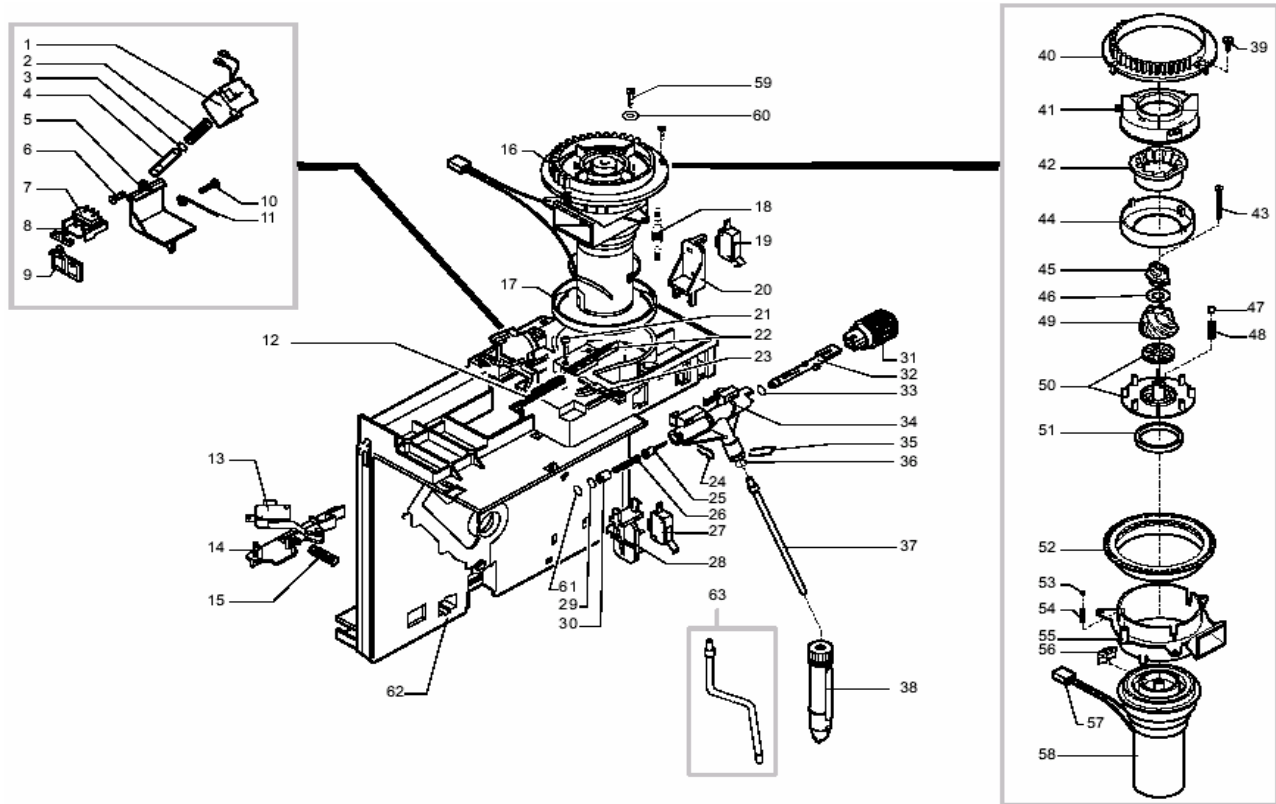

Pos.	Item#	Description
1	9129A0700F	Solenoid, Doser
2	9161044	Spring, Doser
3	U701003	Clip "C" Retainer
4	9161041	Plunger
5	N/A	N/A
6	9161076150	Hinge Pin
7	NE05017	Microswitch, Doser
8	9161072150	Support for Microswitch
9	9161073150	Balance Control Coffee Throw
10	129660202	Screw
11	N/A	N/A
12	N/A	N/A
13	NE05043	Microswitch, Dump box
14	9161202150	Switch Support
15	N/A	N/A
16	914001600F	Grinder Assembly, 120v Vienna
17	N/A	N/A
18	90001073	Antivibration for Grinder
19	NE05043	Microswitch
20	9161207150	Switch Support, Water Vienna
21	U14012	Screw, 3.5 x 12
22	N/A	N/A
23	9161122150	Lever
24	9011144	Hairpin Clip
25	9019A01	Needle Valve
26	126765317	Spring, Needle Valve
27	NE05044	Microswitch, Door, Vienna
28	N/A	N/A
29	NM02028	O-Ring 2015 Epdm
30	N/A	N/A
31	311018490	Knob, Steam Valve
32	91612050	Steam Valve, Plastic
33	140328561	O-Ring, 4.48 x 1.9
34	91612040	Valve Body, Steam
35	126764018	Spring Clip for Steam Tube
36	NM02011	O-Ring Orm 0060-20 Epdm

Pos.	Item#	Description
37	9011149	Steam Tube, Straight
38	9990002	Panarello, Black
39	129511803	Screw, 2.9 x 6.4 Din 7981
40	148650250	Grinder Adjuster Ring
41	149186150	Upper Grinder Support
42		See # 49
43	N/A	N/A
44	142844550	Upper Grind Cover
45	N/A	N/A
46	N/A	N/A
47	128610521	O-Ring Grinder
48	9141032	Spring, Pickup, Grinder
49	226473500	Upper & Lower Grind Ring Kit
50	N/A	N/A
51	9141034	O-ring, Felt, Grinder
52	9141017	Outer Ring, Grinder
53	NM06003	Grinder Ring Ball
54	N/A	N/A
55	9141043	Rubber Grinder Support
56	N/A	N/A
57	N/A	N/A
58	286851155	Grinder Motor Only, 120v Vienna
59	U019005	Screw, 3.5x16
60	U207004	Washer, 4.3x16 Uni 6592
61	140328161	O-Ring, 3.85 x 1.9 Epdm
62	N/A	N/A
63	229380908	Steam Arm, Bent